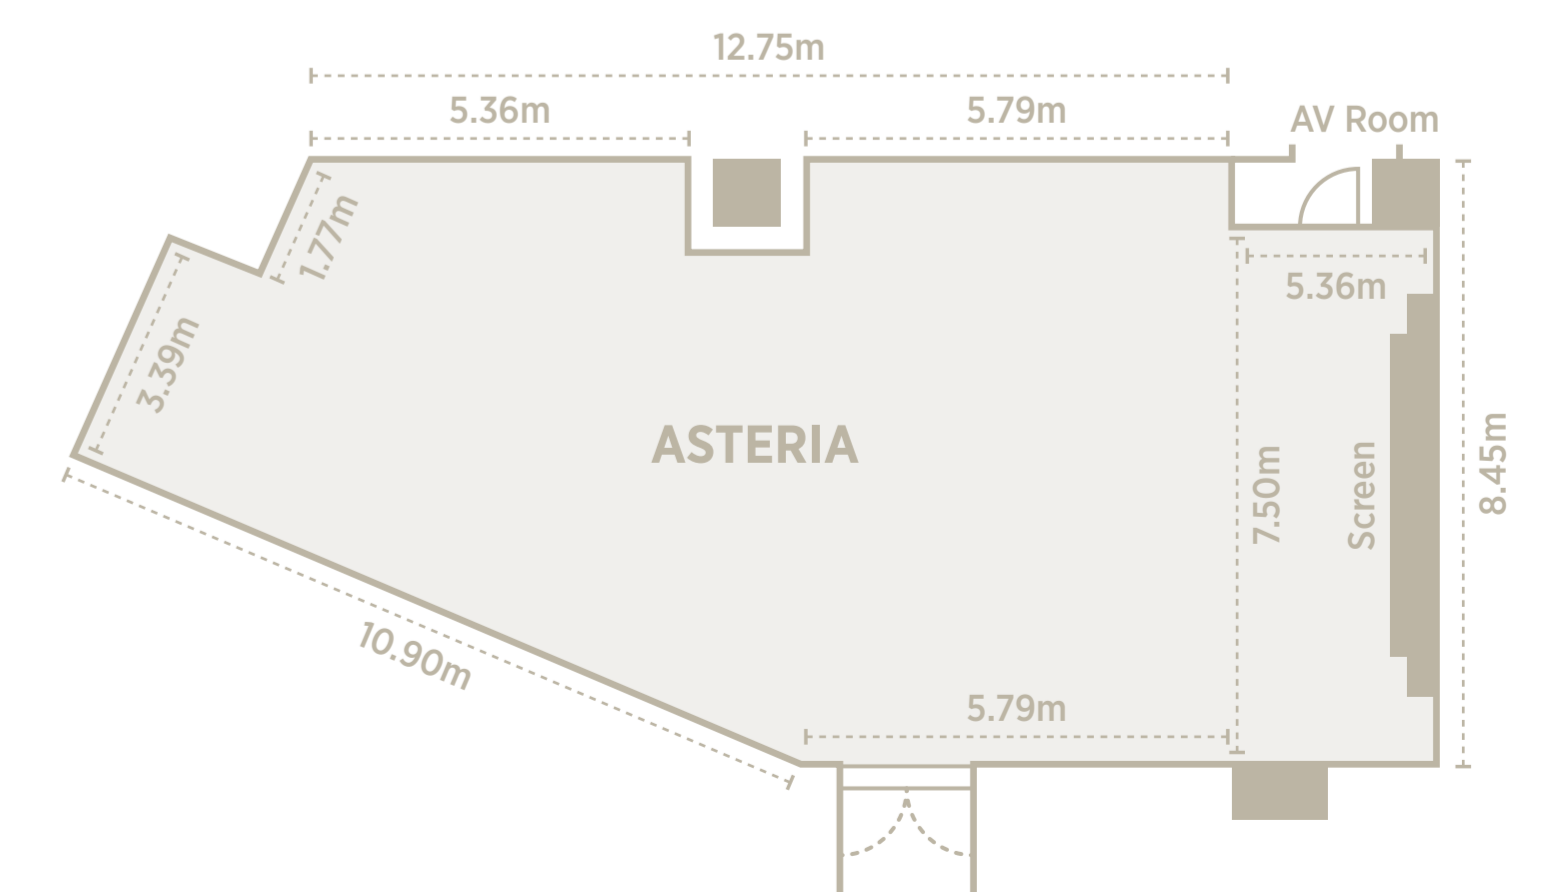

Capacity 30-100 Seats

Capacity by type

ROUND 70/60

CLASS 70

THEATER 100

U-SHAPE 35

I-SHAPE 35

HOLLOW 30

Asteria

With premium facilities and services, Asteria provides a private space for various events such as small workshop, business meeting, and family dining.

Location Oakwood Premier INCHEON 37F **Area** Asteria 148m²

Capacity 20-60 Seats

Capacity by type

ROUND 60/50

CLASS 40

THEATER 50

U-SHAPE 20

Meeting Rooms

Located separate from meeting lounge and business rooms with fantastic penthouse views provide a pleasant and private space.

Location Oakwood Premier INCHEON 36F

Capacity **Orchid** 12 ~ 18 seats

Daisy 10 ~ 14 seats

Lotus 6 ~ 10 seats

Location

Subway

Incheon Line 1 Incheon National University Station
Exit 4 at the Incheon National University Station
(Songdo Convensia) (10 minutes by foot)