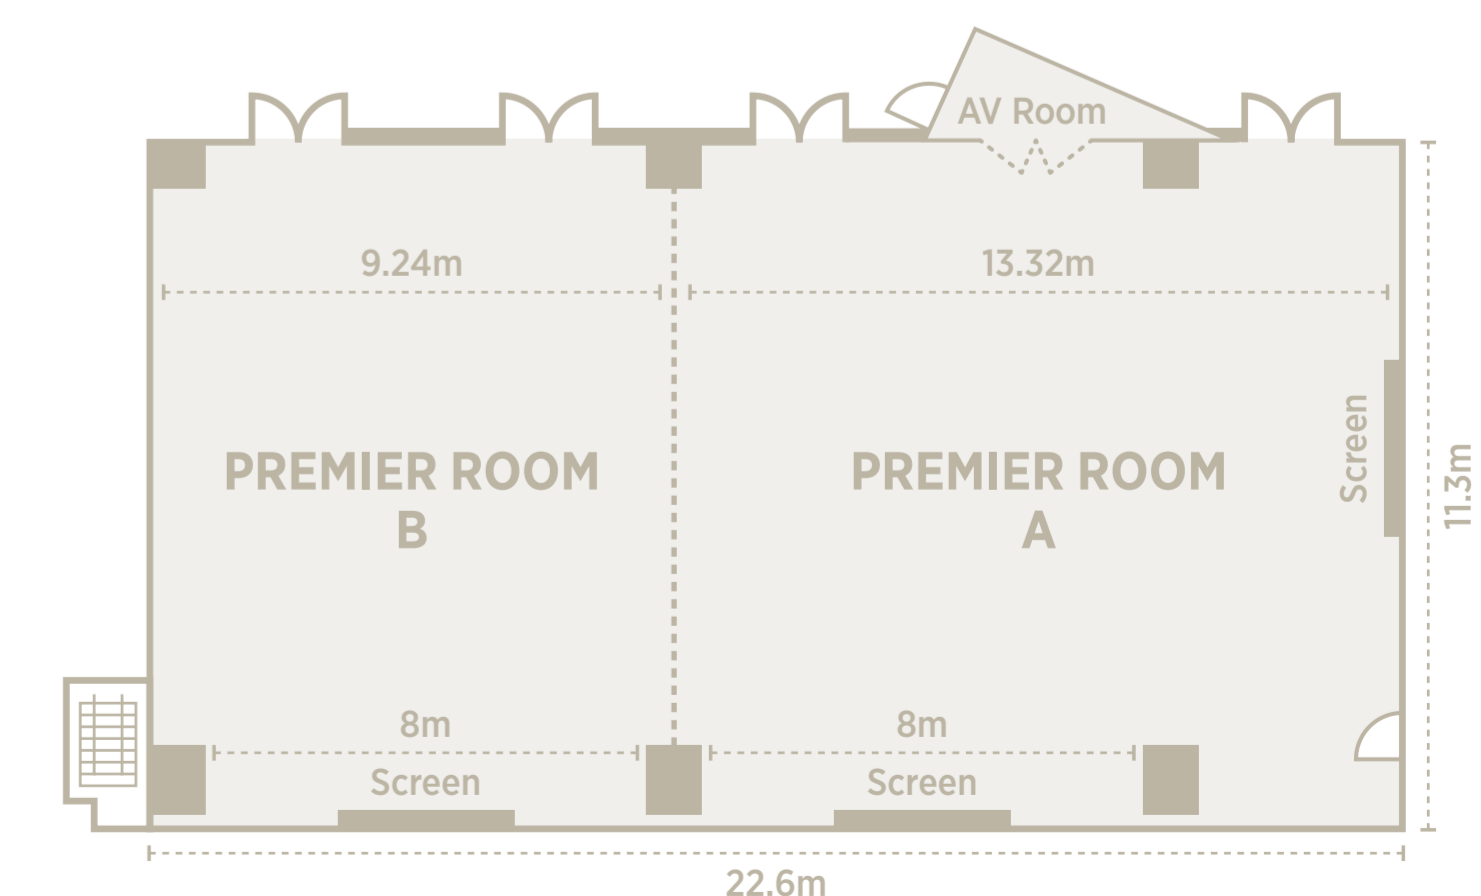

Premier Room

The Premier Room boasts a high floor height and a wide view. It is a banquet hall suitable for corporate seminars and weddings using media walls.

It raises the grand atmosphere of the event.

Location Oakwood Premier INCHEON 36F **Area** Premier Room 271m²
Capacity 42-200 Seats Premier Room A 158.6m²
Premier Room B 109m²

Capacity by type

ROUND 140/120

CLASS 100

THEATER 200