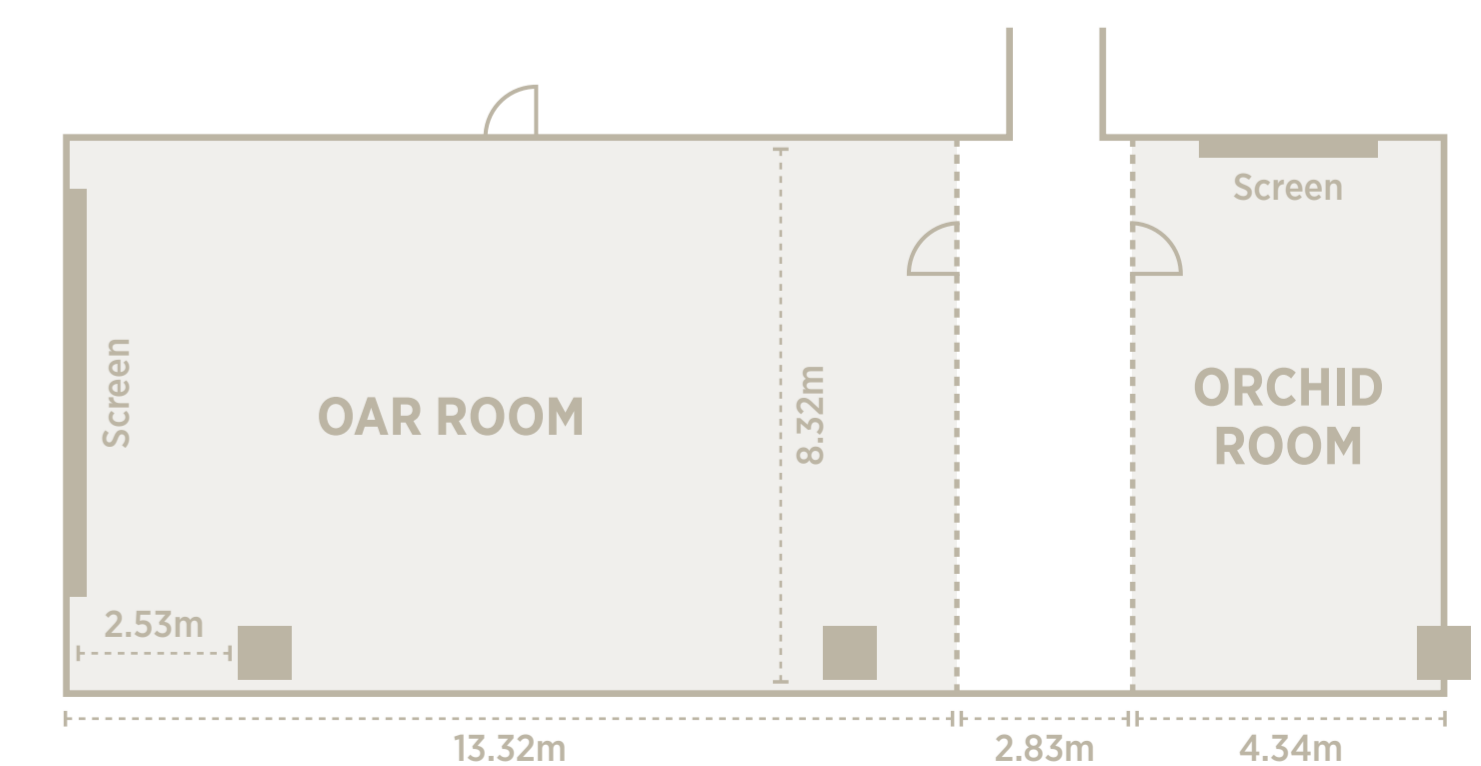

Equipment • Media Wall – 8m wide and 4.5m high (Premier Room only)

- Equipment rental service : beam projector, big-size screen, audio device, wire/wireless microphone, pin microphone, etc.
- Whiteboard, easel, laser pointer
- Laptop and speakerphone rental service

CLASS 100

THEATER 200

Oak-Orchid Room

Combined space of Oak and Orchid Room, it provides a generous space to hold small workshop, business meeting, and family dining in a pleasant setting.

Location Oakwood Premier INCHEON 37F **Area** Oak-Orchid Room 168.5m²

Capacity 30-100 Seats

Capacity by type

ROUND 70/60

CLASS 70

THEATER 100

U-SHAPE 35

I-SHAPE 35

HOLLOW 30

Capacity 20-60 Seats

Capacity by type

ROUND 60/50

CLASS 40

THEATER 50

U-SHAPE 20

Meeting Rooms

Located separate from meeting lounge and business rooms with fantastic penthouse views provide a pleasant and private space.