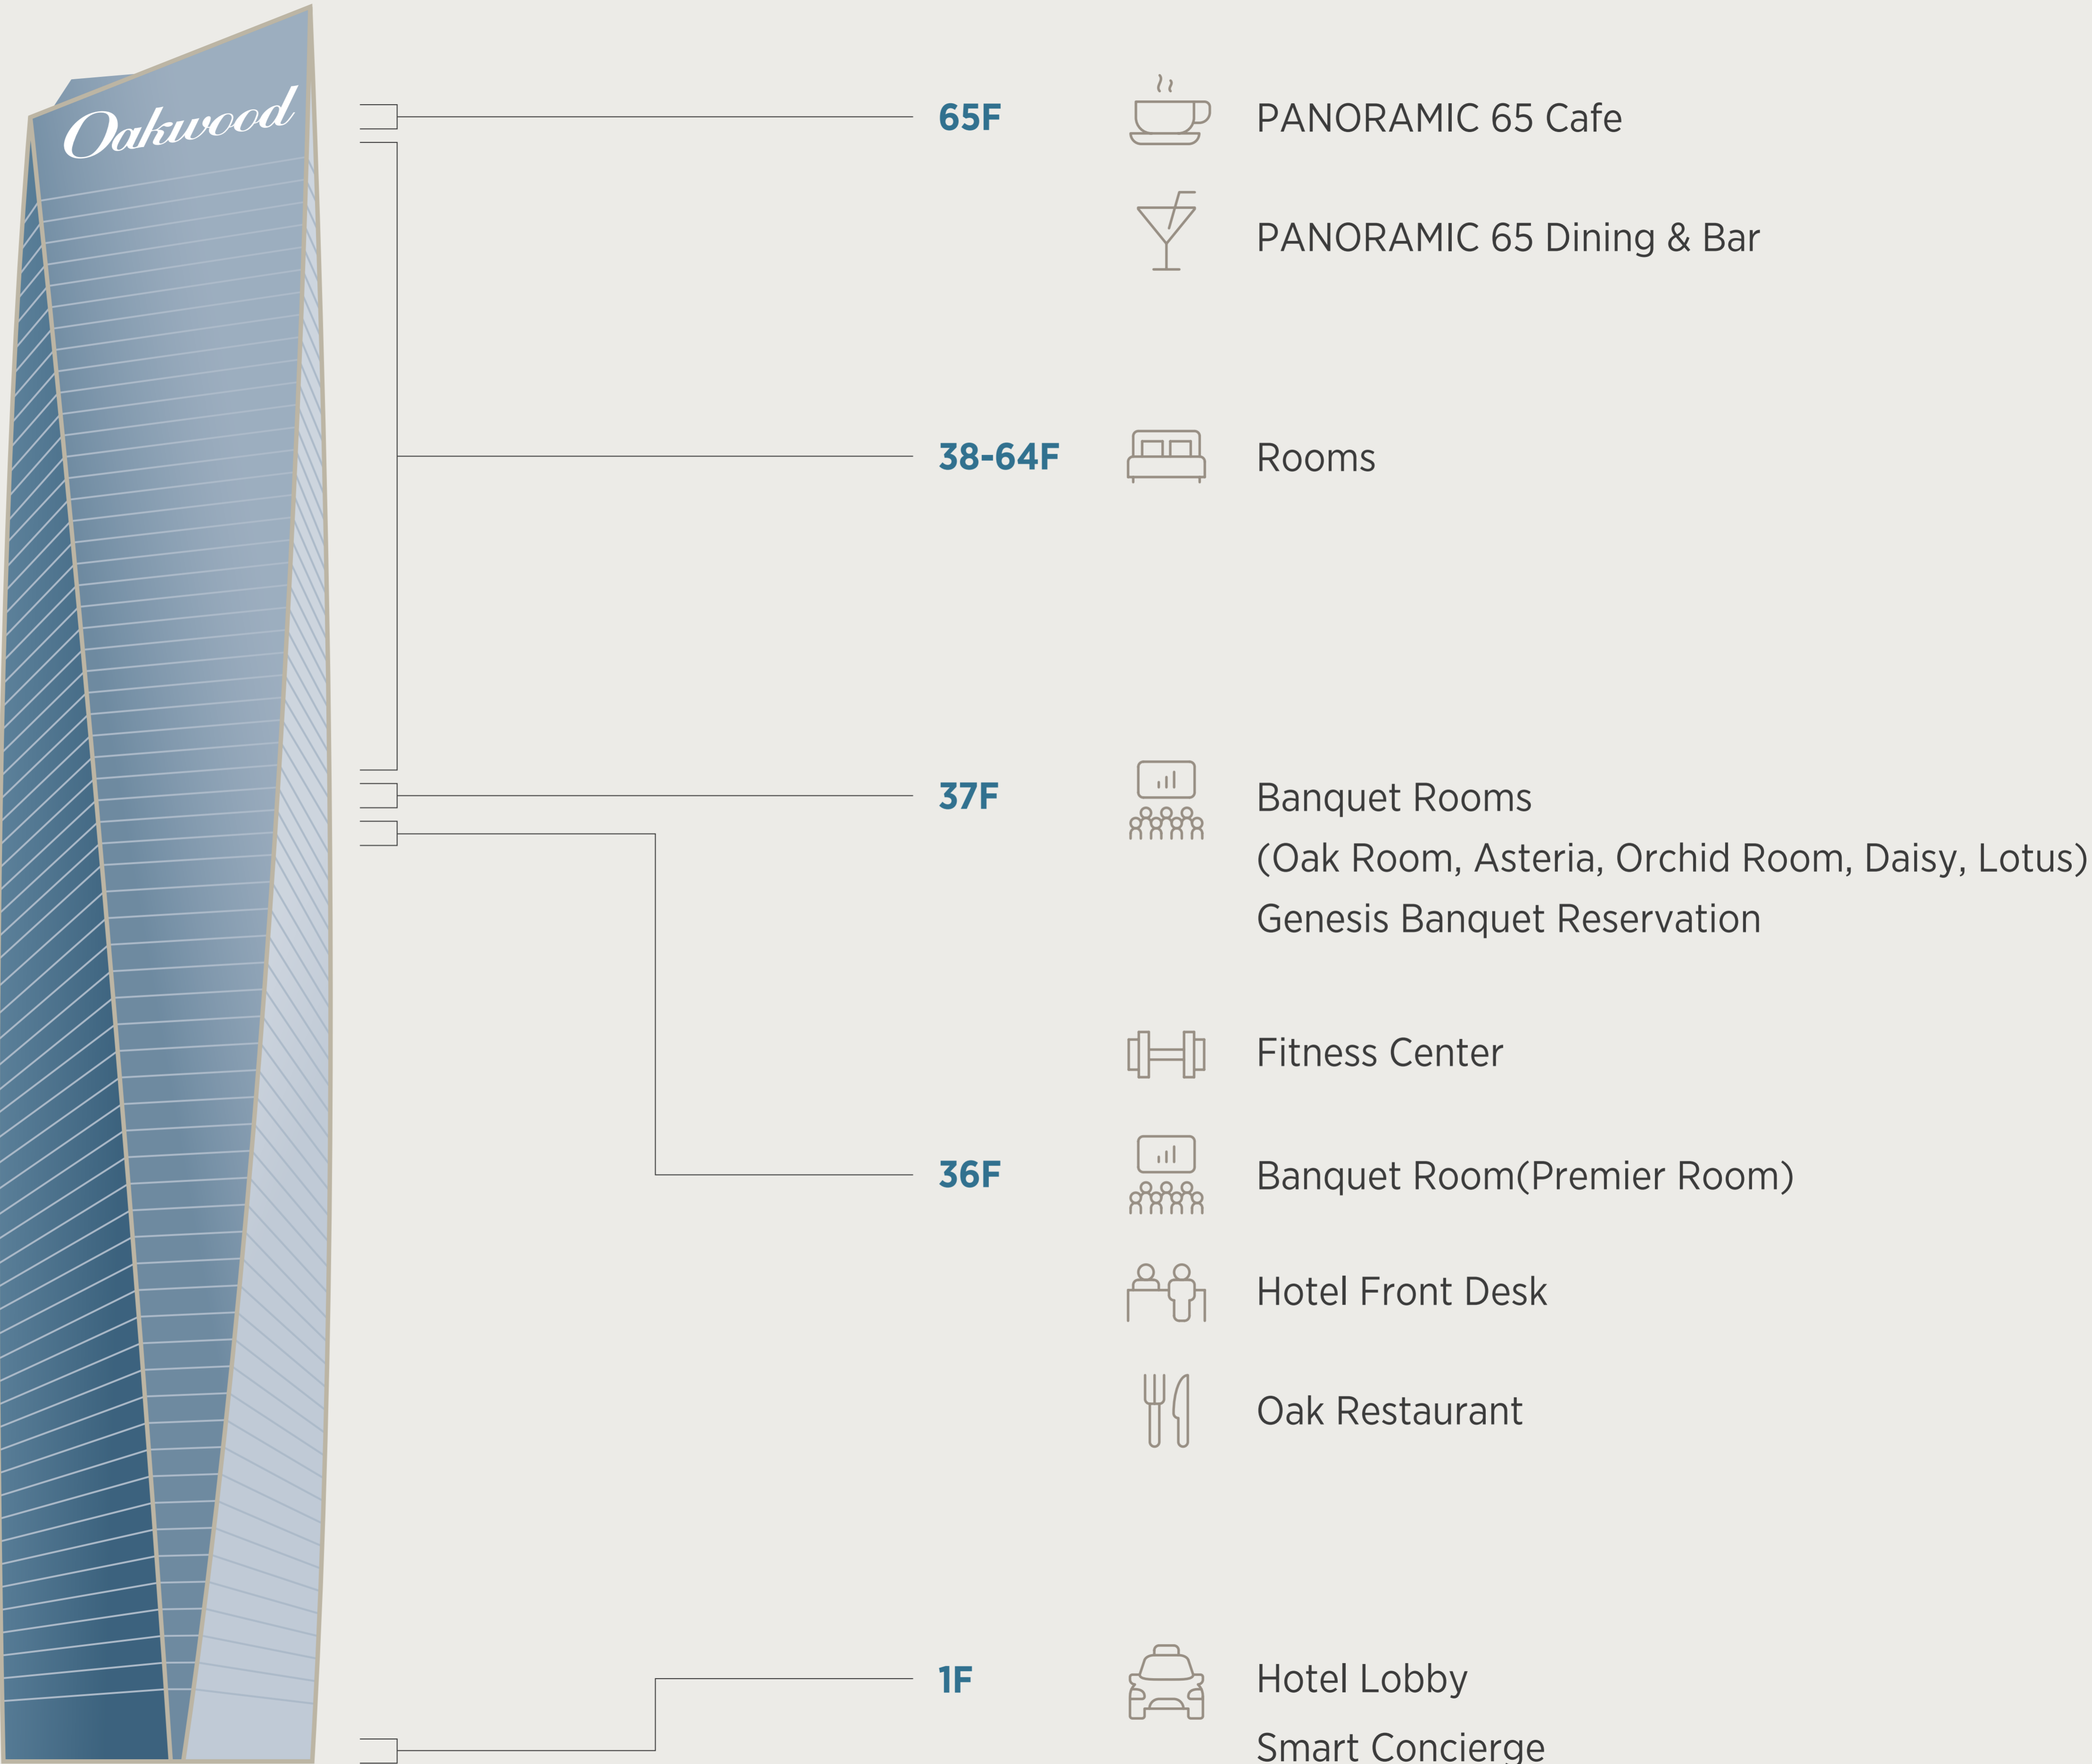

Oakwood Premier Incheon

Oakwood
PREMIER
INCHEON

Hotel Facilities

Home Away From Home

Oakwood Premier INCHEON welcomes you with homelike comfort along with the five-star hotel class services.

Oakwood Premier INCHEON provides the best business environment as it is adjacent to the Convensia Exhibition Hall and Incheon International Airport.

With all rooms and facilities on the high floors, all of our units present an exceptional view.

Room

Studio

Stay in Quality

Studio Room, which includes kitchen, living room, and bedroom in one space, provides an effective place for business travelers to relax and comfort.

A beautiful scenery of Songdo will make the food taste better.

PANORAMIC65

BAR & DINING

LOCATION 65F | INQUIRY 032.726.0065

Located on the 65th floor of Oakwood Premier INCHEON, Panoramic 65 Bar & Dining offers both luxury bar space and modern classic dining space, providing an unforgettable experience with a wide open night view from the 65th floor.

Facilities

Fitness Center

LOCATION 37F | **HOURS** 06:00-23:00

Fitness Center is unmannedequipped with the latest exercise equipment, locker room, and individual shower room.

The club is exclusive for guests, so you can use them in a relaxed and pleasant atmosphere. With a fascinating view from the 37th floor, we offer healthy and enjoyable life to our guests who pursue a vibrant life.