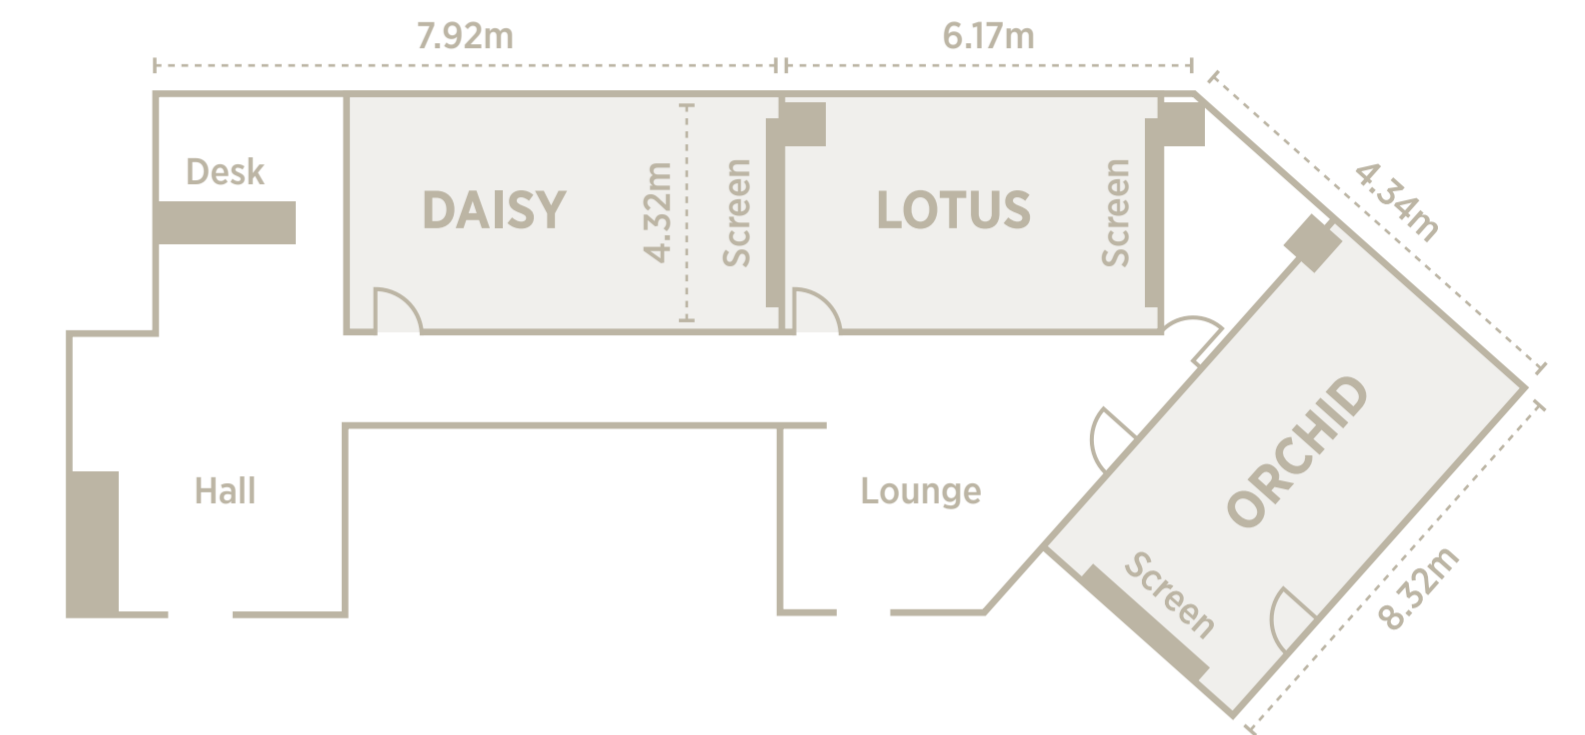

Capacity 30-100 Seats

Capacity by type

ROUND 70/60

CLASS 70

THEATER 100

U-SHAPE 35

I-SHAPE 35

HOLLOW 30

Asteria

With premium facilities and services, Asteria provides a private space for various events such as small workshop, business meeting, and family dining.

Location Oakwood Premier INCHEON 37F **Area** Asteria 148m²

Capacity 20-60 Seats

Capacity by type

ROUND 60/50

CLASS 40

THEATER 50

U-SHAPE 20

Meeting Rooms

Located separate from meeting lounge and business rooms with fantastic penthouse views provide a pleasant and private space.

Location Oakwood Premier INCHEON 36F

Capacity **Orchid** 12 ~ 18 seats

Daisy 10 ~ 14 seats

Lotus 6 ~ 10 seats

Location

Subway

Incheon Line 1 Incheon National University Station
Exit 4 at the Incheon National University Station
(Songdo Convensia) (10 minutes by foot)