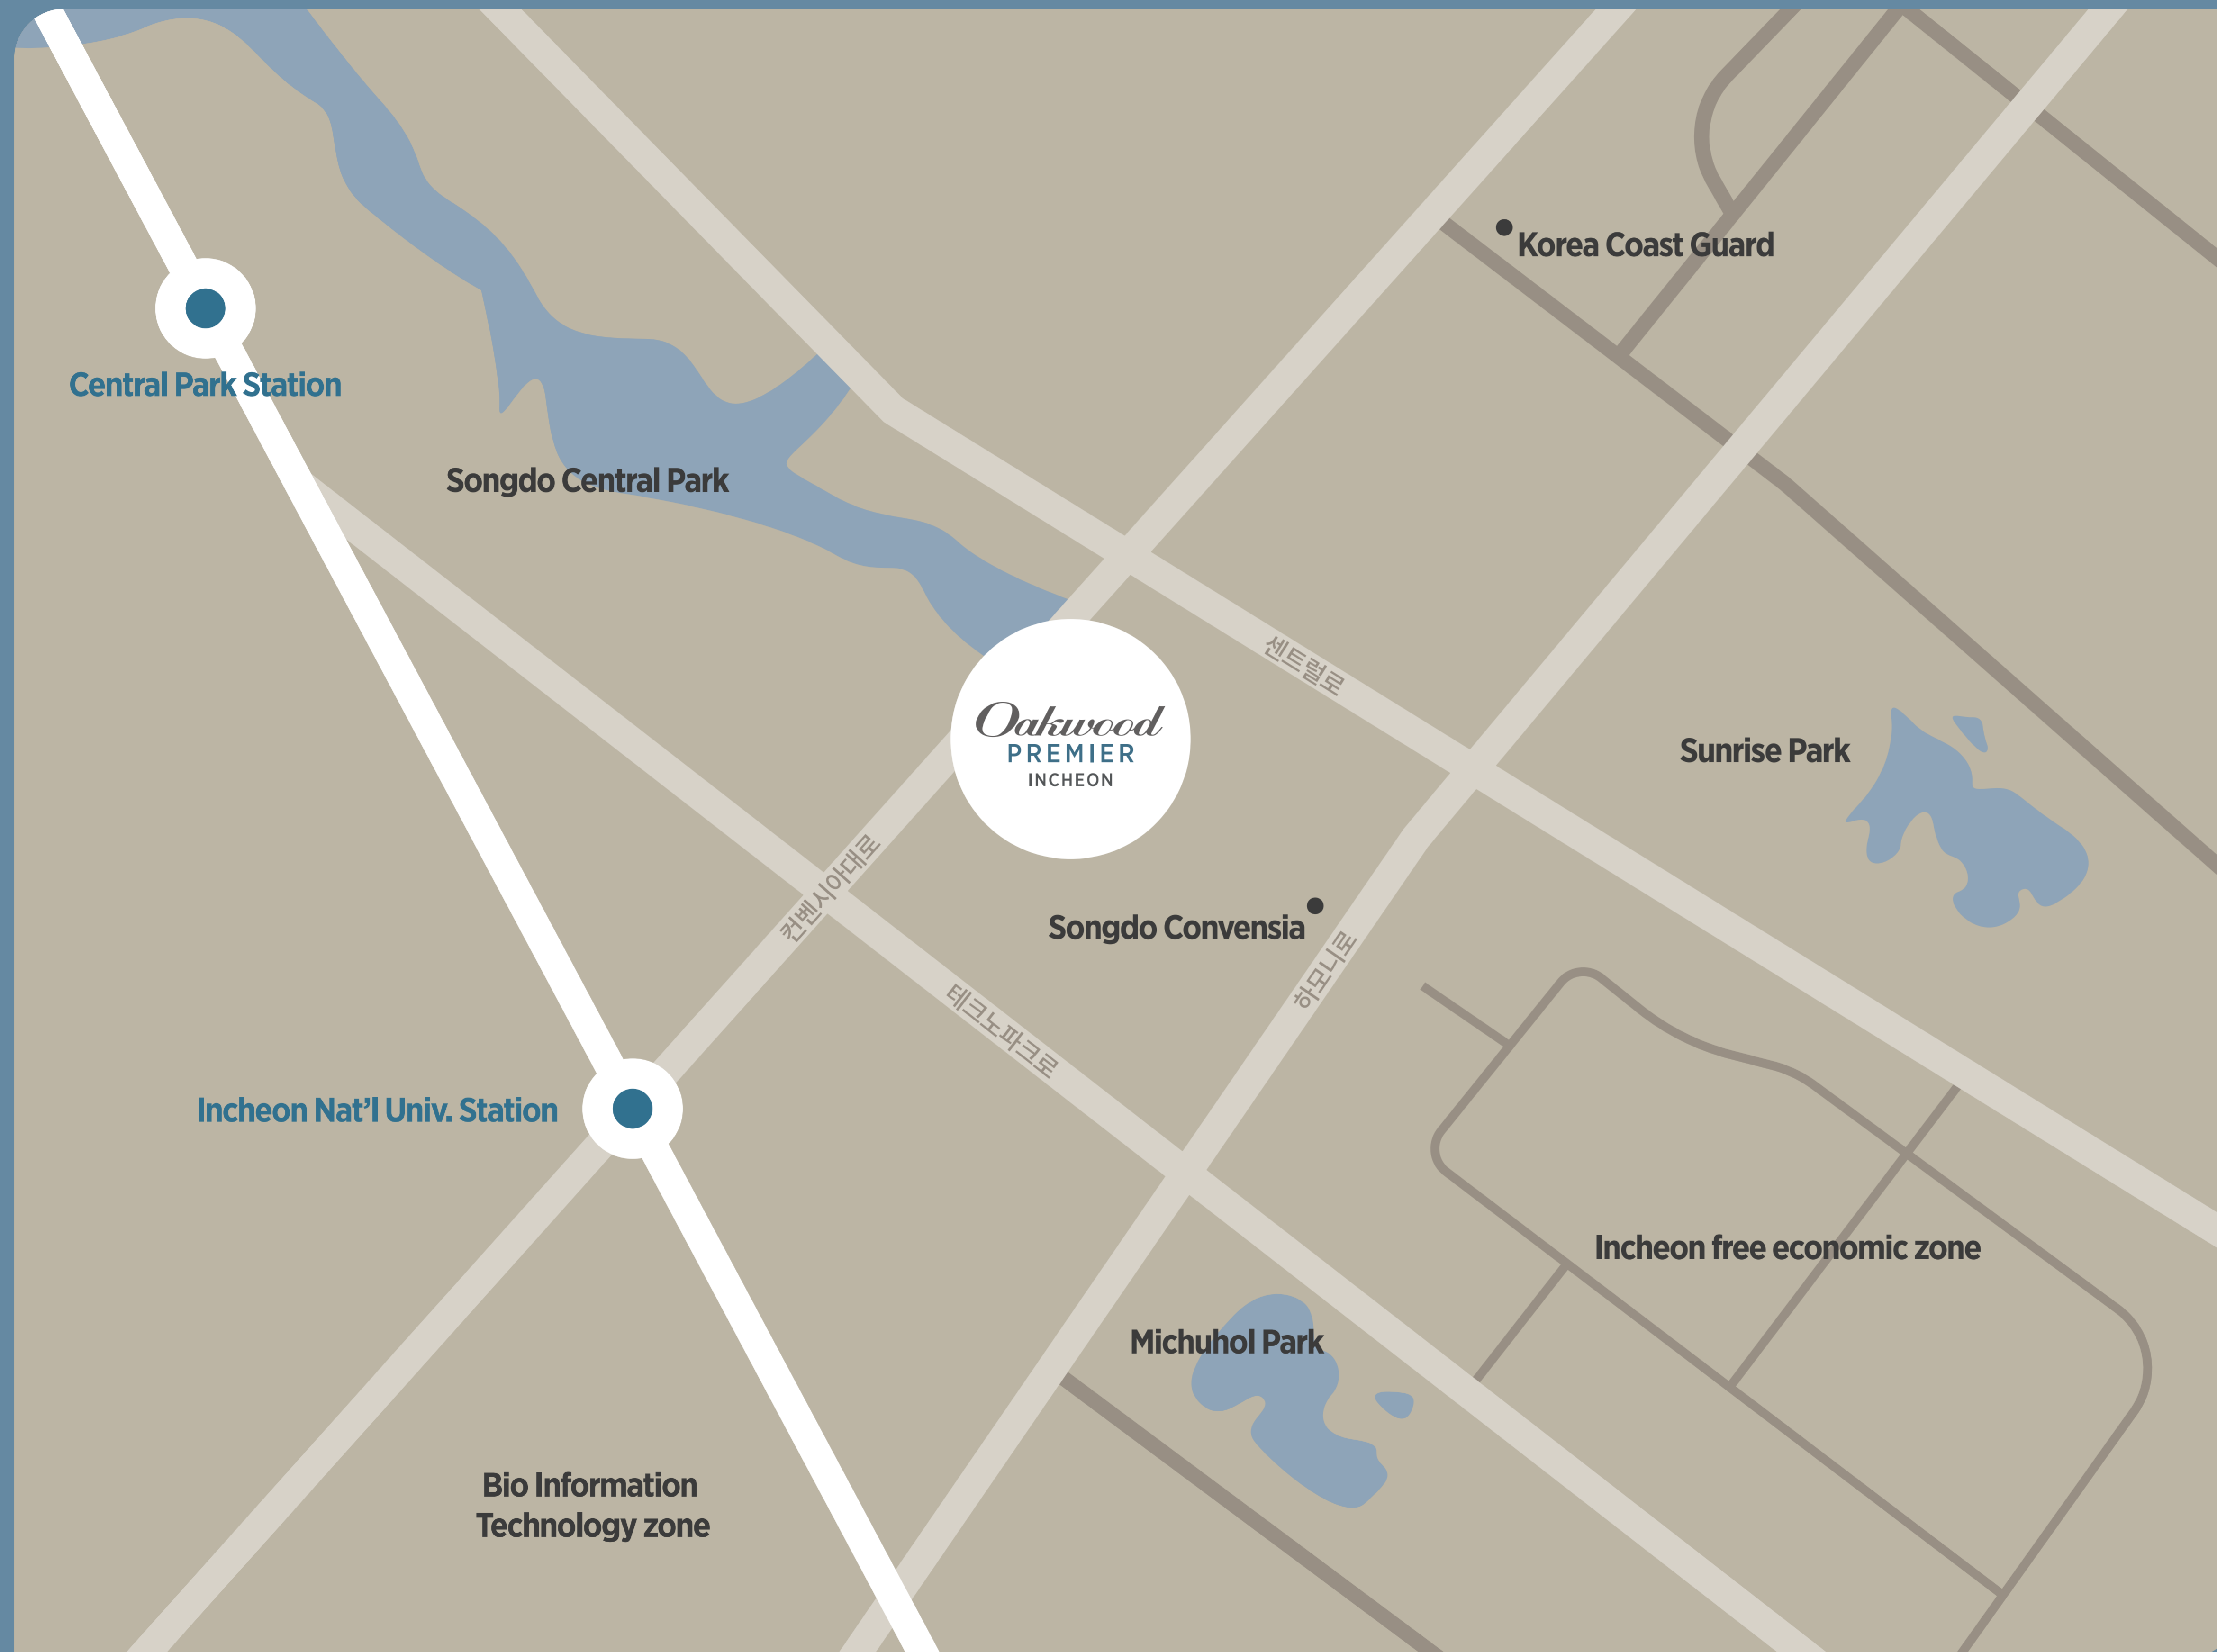

Location Oakwood Premier INCHEON 36F

Capacity **Orchid** 12 ~ 18 seats

Daisy 10 ~ 14 seats

Lotus 6 ~ 10 seats

Location

Subway

Incheon Line 1 Incheon National University Station
Exit 4 at the Incheon National University Station
(Songdo Convensia) (10 minutes by foot)